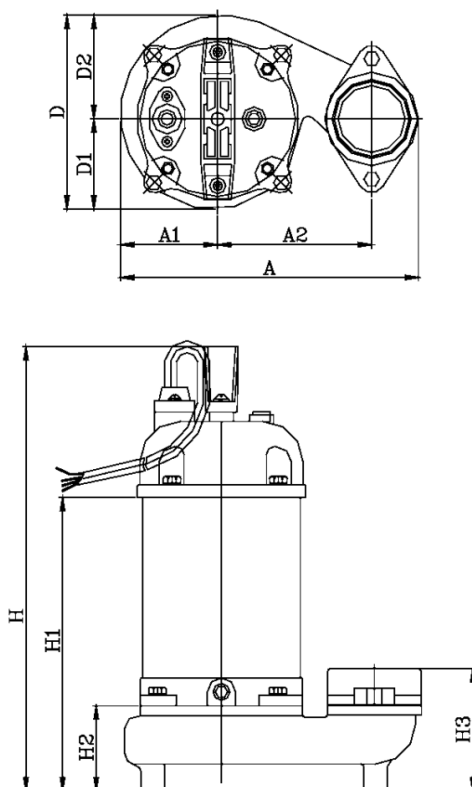

Article number: 7190215050211

Description: KleePump VPS50-15T stainless steel
1,5Kw 3x400V 50Hz outlet 2" Flange

Measures

A = 222 Kg = 18

A1 = 73

A2 = 115

D = 149

H = 464

H1 = 340

H2 = 113

H3 = 133